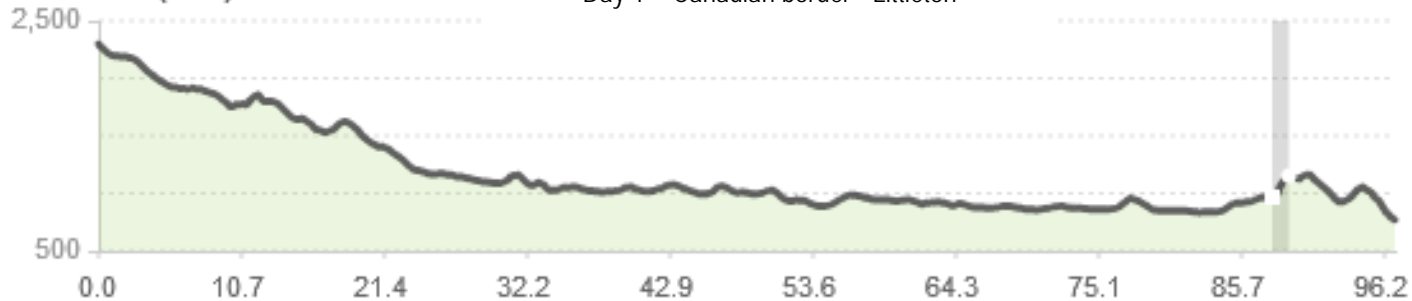

ELEVATION (feet)

Day 1 – Canadian border - Littleton

ELEVATION (feet)

Day 2 – Littleton - Laconia

ELEVATION (feet)

Day 3 – Laconia - Portsmouth

[CLICK ON THE RIDE NAME TO ACCESS THE MAP MY RIDE LINK](#)