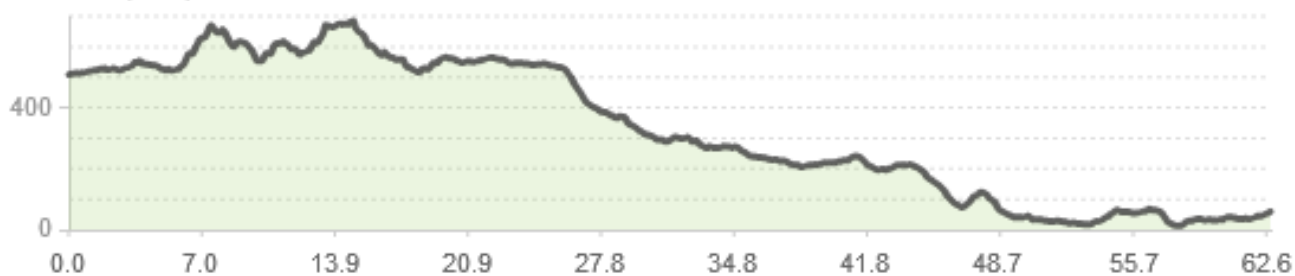

ELEVATION (feet)

Day 1 – Canadian border - Littleton

ELEVATION (feet)

Day 2 – Littleton - Laconia

ELEVATION (feet)

Day 3 – Laconia - Portsmouth

[CLICK ON THE RIDE NAME TO ACCESS THE MAP MY RIDE LINK](#)