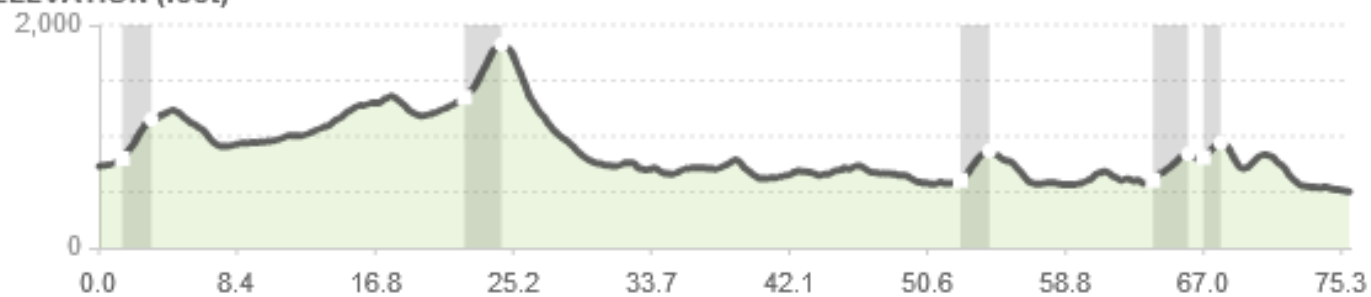

ELEVATION (feet)

Day 1 – Canadian border - Littleton

ELEVATION (feet)

Day 2 – Littleton - Laconia

ELEVATION (feet)

Day 3 – Laconia - Portsmouth

[CLICK ON THE RIDE NAME TO ACCESS THE MAP MY RIDE LINK](#)